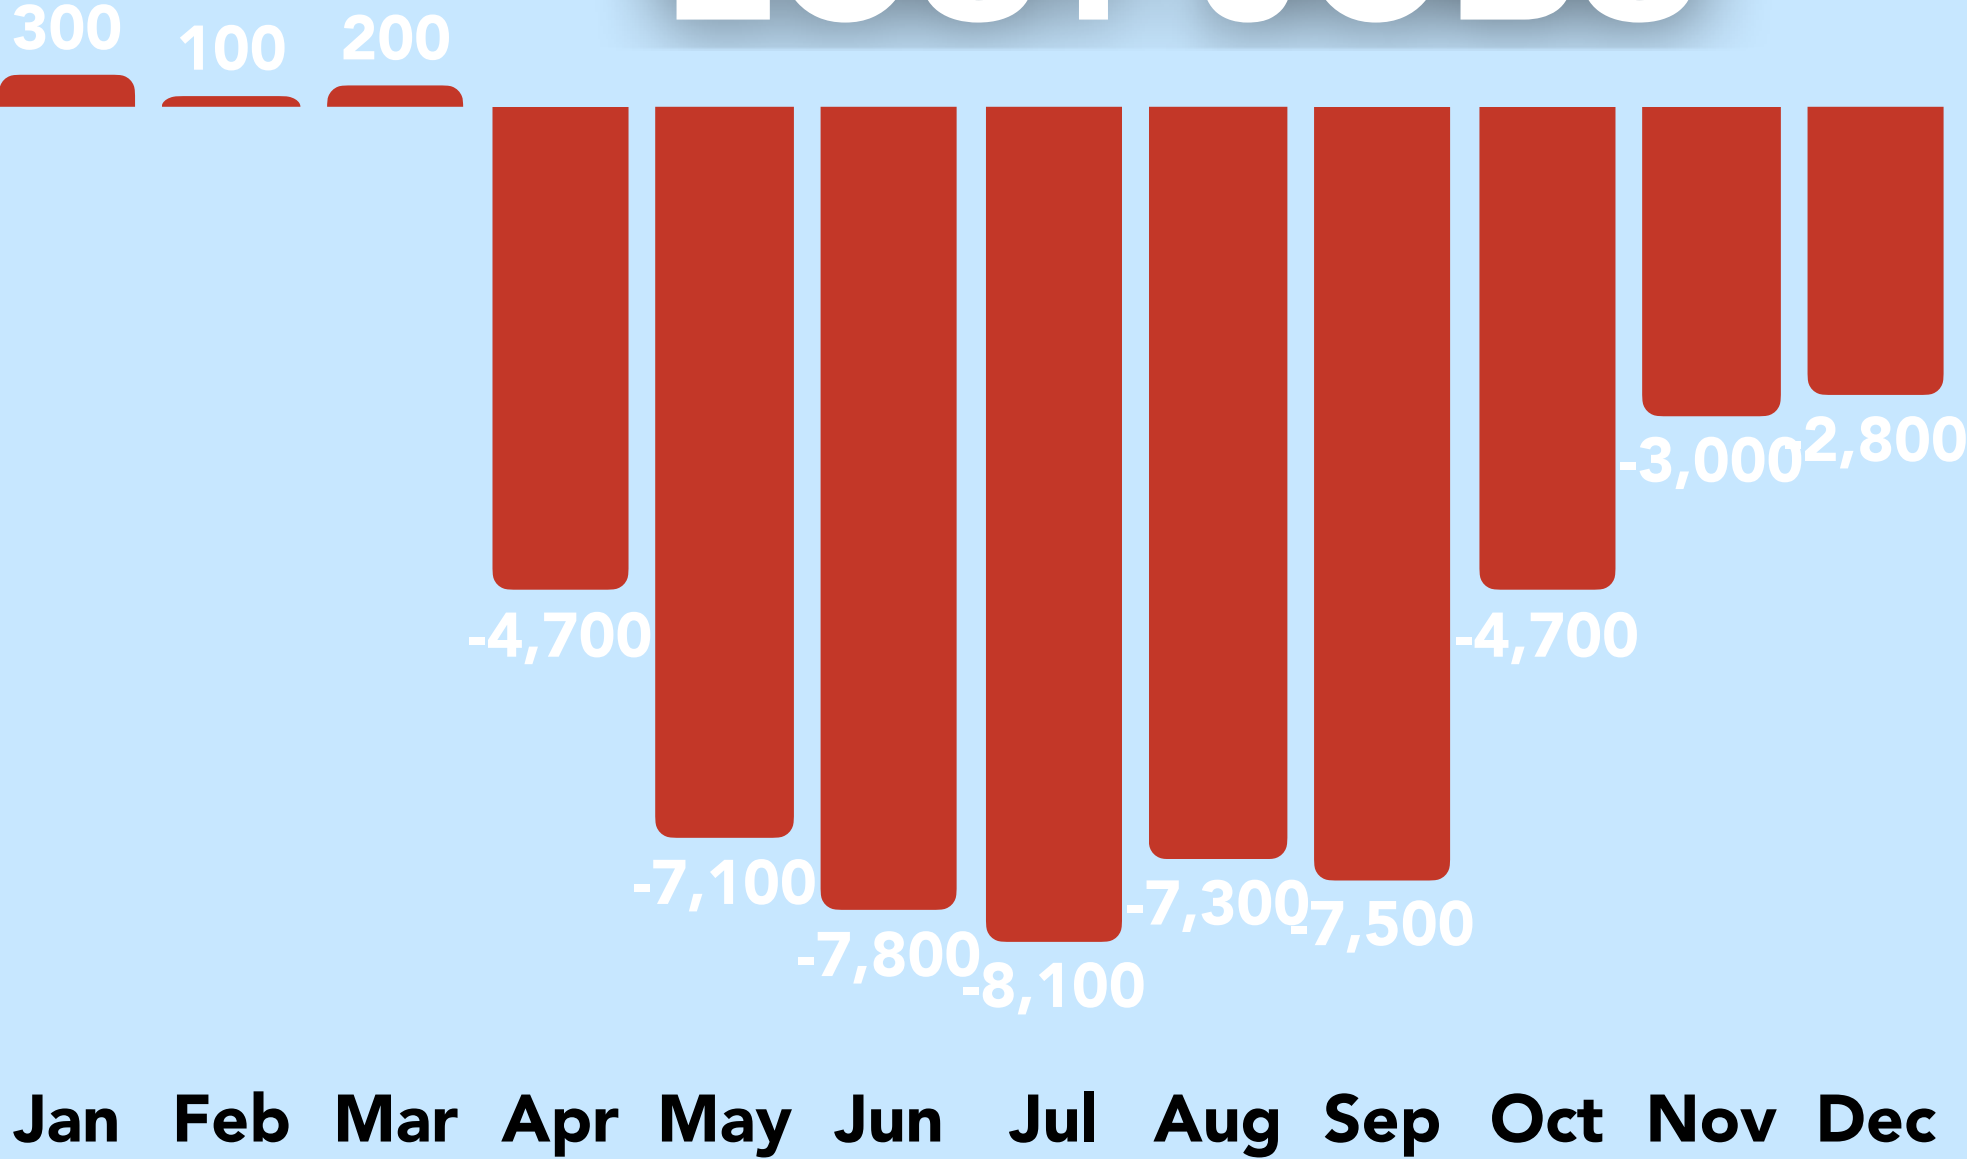

Southeast Alaska Jobs 2020

Change in Southeast Jobs: **2020 Compared to 2019**

COVID-19 Impacts 2020

How do COVID
Southeast job losses
compare statewide?

2020 Job Losses By Region

**Southeast
Alaska was the
hardest hit
community in
the state.**

**Southeast
-12%
= -4,350**

DOWN **-4,350** JOBS IN 2020

LOST JOBS

DOWN **-4,350** JOBS IN 2020

LOST JOBS