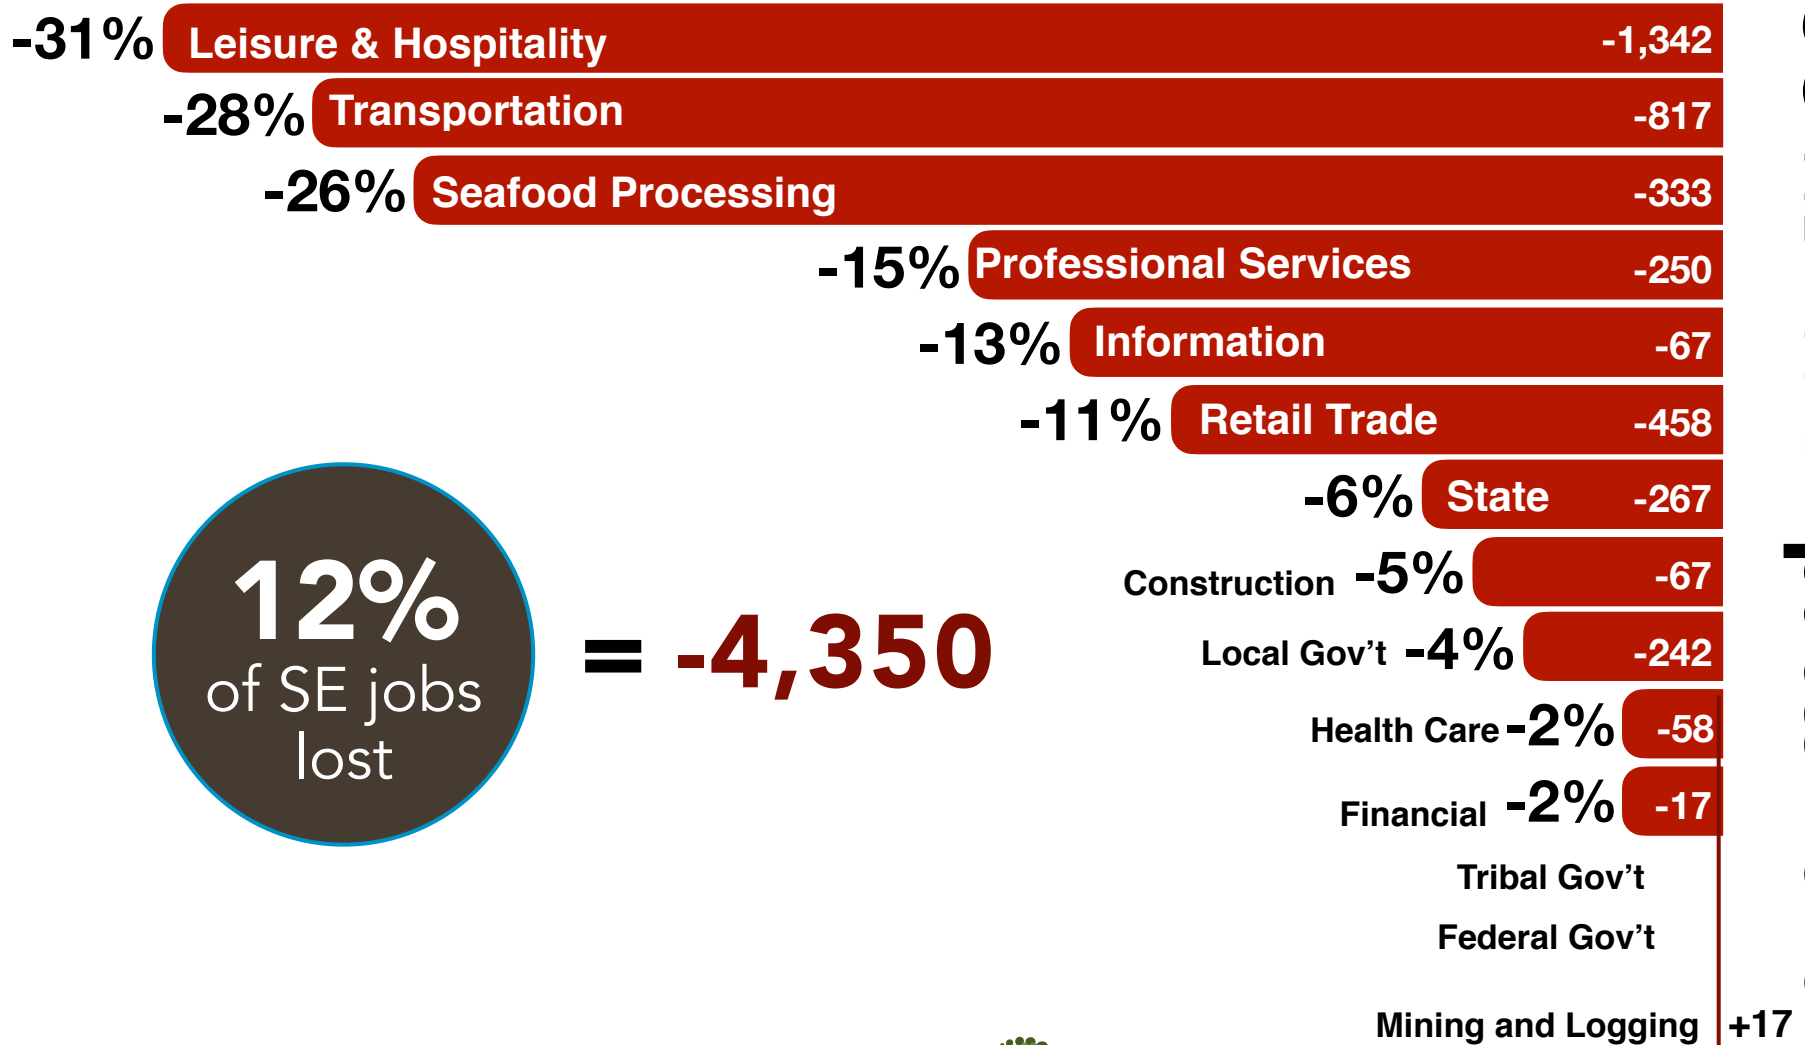

Southeast Alaska Jobs 2020

Change in Southeast Jobs: **2020 Compared to 2019**

COVID-19 Impacts 2020

How do COVID
Southeast job losses
compare statewide?

2020 Job Losses By Region

**Southeast
Alaska was the
hardest hit
community in
the state.**

**Southeast
-12%
= -4,350**

DOWN **-4,350** JOBS IN 2020

LOST JOBS

DOWN **-4,350** JOBS IN 2020

LOST JOBS