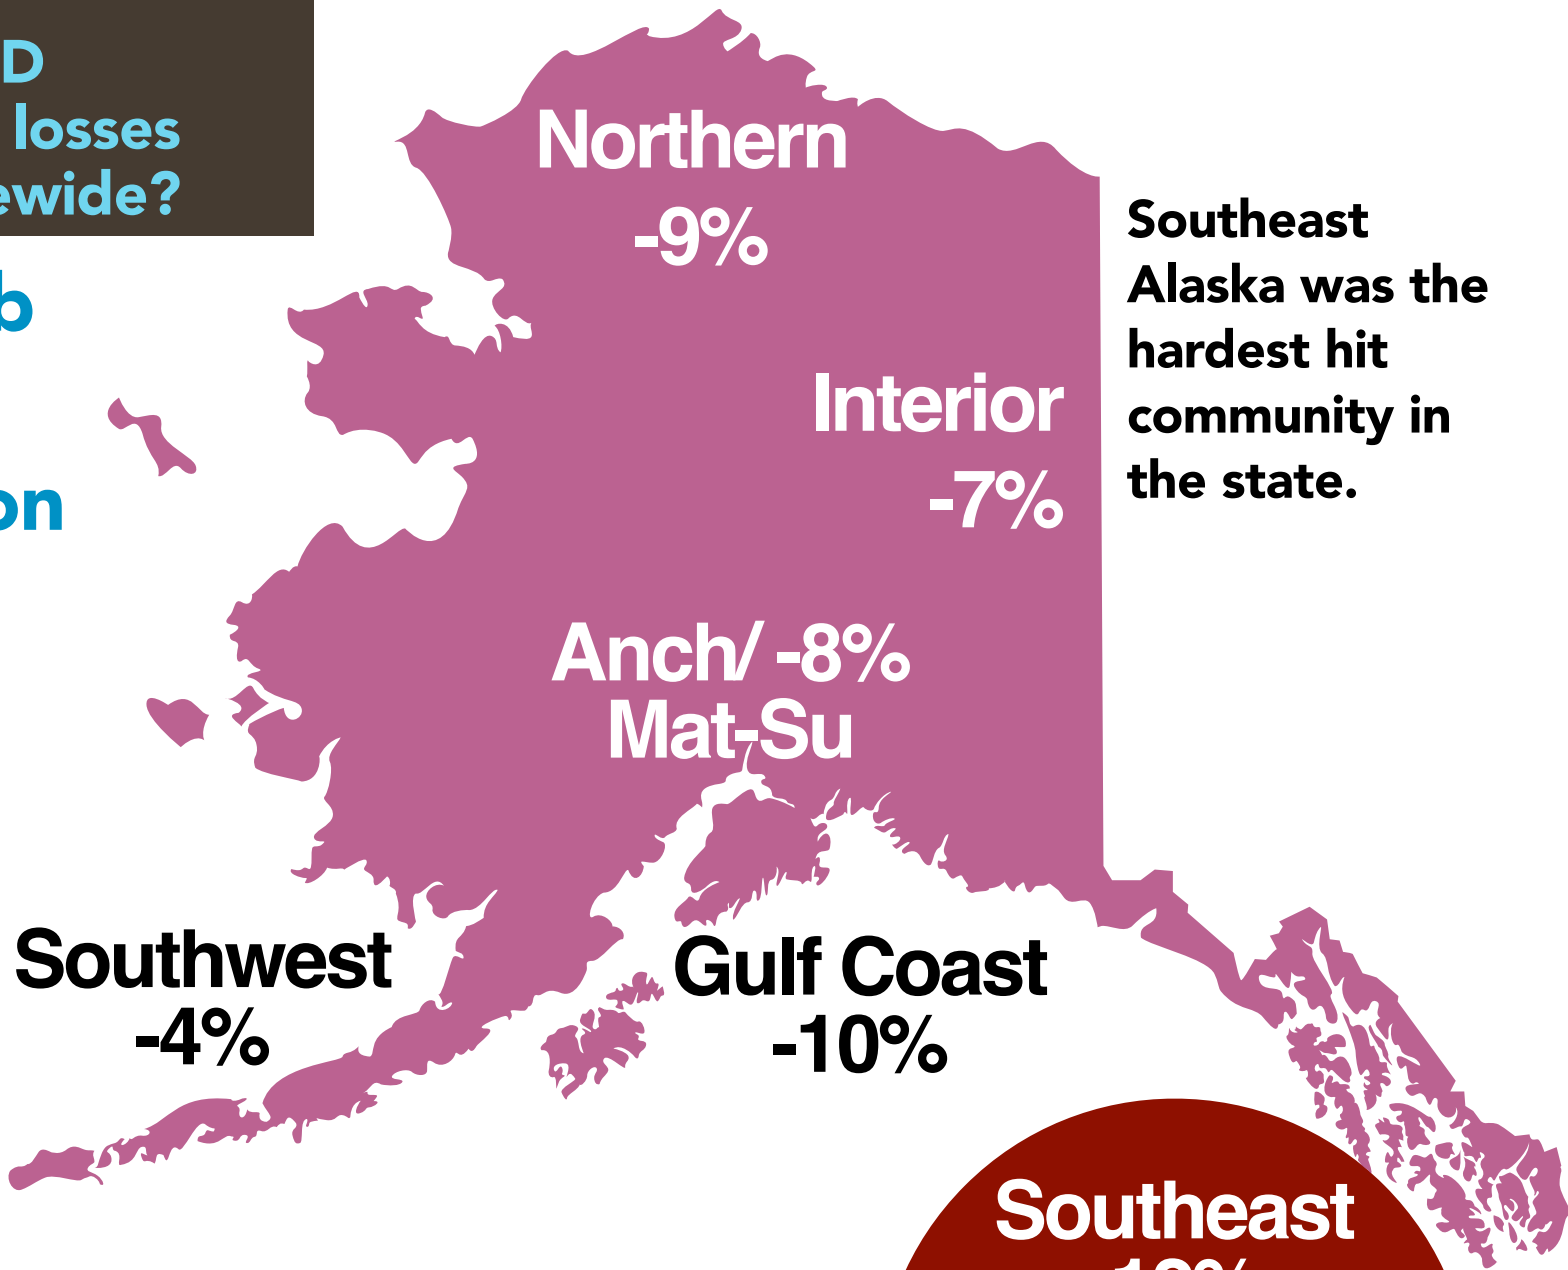

Southeast Alaska Jobs 2020

Change in Southeast Jobs: **2020 Compared to 2019**

COVID-19 Impacts 2020

How do COVID
Southeast job losses
compare statewide?

2020 Job Losses By Region

**Southeast
Alaska was the
hardest hit
community in
the state.**

**Southeast
-12%
= -4,350**

DOWN **-4,350** JOBS IN 2020

LOST JOBS

DOWN **-4,350** JOBS IN 2020

LOST JOBS