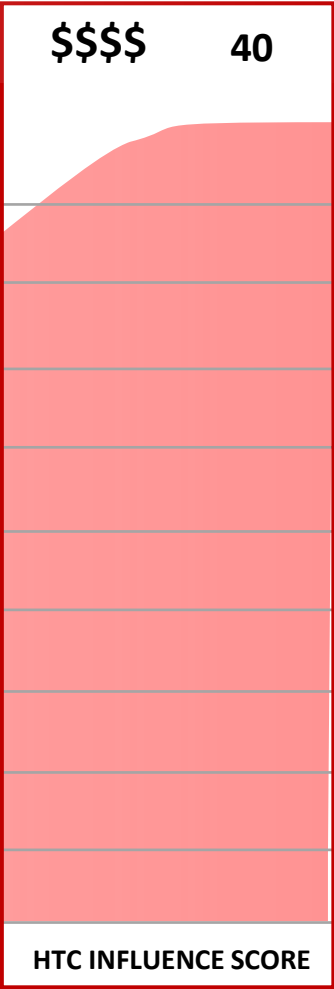

# Customer Influence/Ownership Score

	FULL VALUE	INFLUENCE SCORE
Cruise Line	\$\$\$\$	14*
Seattle	\$\$\$	4
Anchorage	\$\$\$	4
Seward	\$\$	4
Skagway	\$\$	2
Ketchikan	\$\$	2
Sitka	\$\$	2
Whittier	\$\$	2
Juneau	\$\$	2
Icy Strait Point	\$\$	2